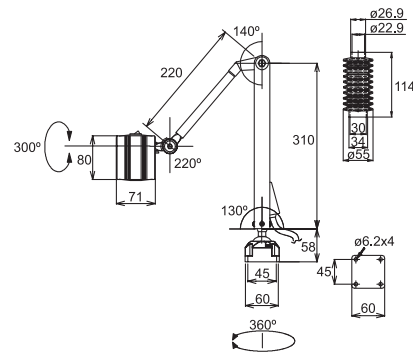

Concentrate LED Lamp

UNIVERSAL TYPE

NEW

VLED-30L

VLED-30M

Features

- Energy saving
- LED light long service life
- 1 year guarantee
- Luminous flux: 250~330 lumen
- No high heat produce
- Dust proof
- Flexible & folding arm
- Built-in transformer
- Suit for small CNC, engraving, sewing machine, drill press, lathe, and working table

ORDER NO.	VOLTS	BULB	ARM L x ℓ	WEIGHT N.W.(KGS)	CODE NO.
VLED-30L	INPUT: 220V OUTPUT: AC / DC 12V	12V 6W	400 X 310 mm	2	1025-125
VLED-30L	INPUT: 110V OUTPUT: AC / DC 12V	12V 6W	400 X 310 mm	2	1025-126
VLED-30M	INPUT: 220V OUTPUT: AC / DC 12V	12V 6W	220 X 310 mm	1.8	1025-127
VLED-30M	INPUT: 110V OUTPUT: AC / DC 12V	12V 6W	220 X 310 mm	1.8	1025-128

OPTIONAL

- LED6W
Led light bulb
250~330 lumen

OPTIONAL ACCESSORIES

ORDER NO.	WEIGHT (kg)	CODE NO.
V-20	0.28	1025-106
V-21	0.48	1025-107
V-22	0.16	1025-119
LED6W	0.14	1025-140