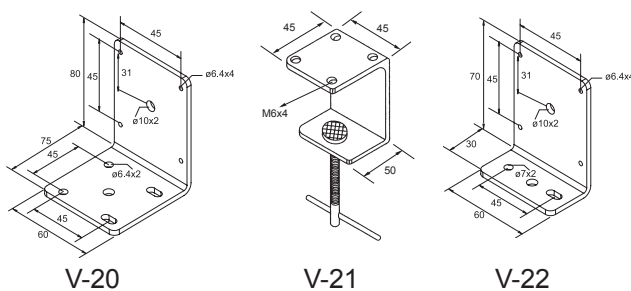

Concentrate LED Lamp

UNIVERSAL TYPE

NEW

VLED-30L

VLED-30M

Features

- Energy saving
- LED light long service life
- 1 year guarantee
- Luminous flux: 250~330 lumen
- No high heat produce
- Dust proof
- Flexible & folding arm
- Built-in transformer
- Suit for small CNC, engraving, sewing machine, drill press, lathe, and working table

ORDER NO.	VOLTS	BULB	ARM L x ℓ	WEIGHT N.W.(KGS)	CODE NO.
VLED-30L	INPUT: 220V OUTPUT: AC / DC 12V	12V 6W	400 X 310 mm	2	1025-125
VLED-30L	INPUT: 110V OUTPUT: AC / DC 12V	12V 6W	400 X 310 mm	2	1025-126
VLED-30M	INPUT: 220V OUTPUT: AC / DC 12V	12V 6W	220 X 310 mm	1.8	1025-127
VLED-30M	INPUT: 110V OUTPUT: AC / DC 12V	12V 6W	220 X 310 mm	1.8	1025-128

OPTIONAL

- LED6W
Led light bulb
250~330 lumen

OPTIONAL ACCESSORIES

ORDER NO.	WEIGHT (kg)	CODE NO.
V-20	0.28	1025-106
V-21	0.48	1025-107
V-22	0.16	1025-119
LED6W	0.14	1025-140