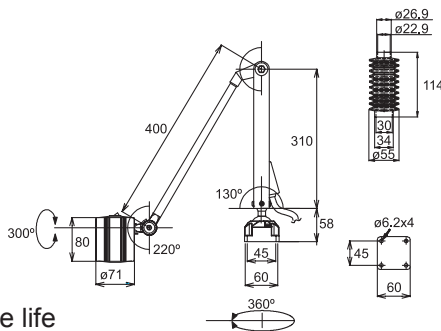

Concentrate LED Lamp

UNIVERSAL TYPE

NEW

VLED-30L

VLED-30M

Features

- Energy saving
- LED light long service life
- 1 year guarantee
- Luminous flux: 250~330 lumen
- No high heat produce
- Dust proof
- Flexible & folding arm
- Built-in transformer
- Suit for small CNC, engraving, sewing machine, drill press, lathe, and working table

ORDER NO.	VOLTS	BULB	ARM L x ℓ	WEIGHT N.W.(KGS)	CODE NO.
VLED-30L	INPUT: 220V OUTPUT: AC / DC 12V	12V 6W	400 X 310 mm	2	1025-125
VLED-30L	INPUT: 110V OUTPUT: AC / DC 12V	12V 6W	400 X 310 mm	2	1025-126
VLED-30M	INPUT: 220V OUTPUT: AC / DC 12V	12V 6W	220 X 310 mm	1.8	1025-127
VLED-30M	INPUT: 110V OUTPUT: AC / DC 12V	12V 6W	220 X 310 mm	1.8	1025-128

OPTIONAL

- LED6W
Led light bulb
250~330 lumen

OPTIONAL ACCESSORIES

ORDER NO.	WEIGHT (kg)	CODE NO.
V-20	0.28	1025-106
V-21	0.48	1025-107
V-22	0.16	1025-119
LED6W	0.14	1025-140